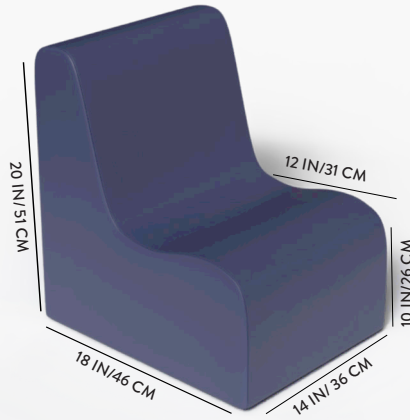

B- Sofa (4)

B- Sofa (4)
D- Flexcube (4)

- A- Chair (2)
- B- Sofa (2)
- C- Corner Ottoman (4)

- A- Chair (2)
- B- Sofa (2)
- C- Corner Ottoman (4)
- D- Flexcube (2)

- A- Chair (4)
- B- Sofa (4)
- C- Corner Ottoman (12)
- D- Flexcube (4)

The possibilities are endless.
 Call your Sales Manager today for more information.

Choose from SMALL for toddlers, MEDIUM for preschoolers or LARGE for school age to adults!

SMALL

MEDIUM

LARGE

HAPPY HANGOUT

Small Contour Chair

Material : Vegan Leather & Foam
 Size : 12"L x 15"W x 15"H
 Weight : 2 LB / .90 KG
 Foam ILD: 60
 Tested Age: 12 mo. to 24 mo.
 Marketing Age: 12 mo. to 24 mo.

Available in 12 colors

Medium Contour Chair

Material : Vegan Leather & Foam
 Size : 14"L x 18"W x 20"H
 Weight : 3.5 LB / 1.6 KG
 Foam ILD: 60
 Tested Age: 2 years to 4 years
 Marketing Age: 2 years to 4 years

Available in 13 colors