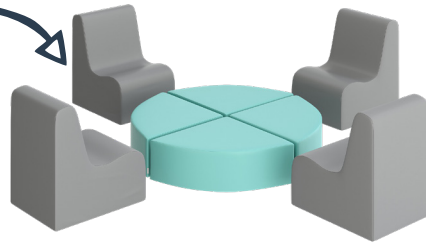

HAPPY HANGOUT

The Ultimate Happy Hangout

Designed with contouring that helps maintain its shape longer for extended use.

No hard edges

Contoured to alleviate pressure on joints and muscles, promoting good posture.

Covered in soft vegan leather

Dense, high-quality foam offers superior support without the need for a traditional wood

Lightweight

MAKE IT YOURS

Mix & Match Ideas

A- Chair (4)
C- Corner Ottoman (4)

A- Chair (4)
D- Flexcube (2)

B- Sofa (4)

B- Sofa (4)
D- Flexcube (4)

- A- Chair (2)
- B- Sofa (2)
- C- Corner Ottoman (4)

- A- Chair (2)
- B- Sofa (2)
- C- Corner Ottoman (4)
- D- Flexcube (2)

- A- Chair (4)
- B- Sofa (4)
- C- Corner Ottoman (12)
- D- Flexcube (4)

The possibilities are endless.
 Call your Sales Manager today for more information.

Choose from SMALL for toddlers, MEDIUM for preschoolers or LARGE for school age to adults!

SMALL

MEDIUM

LARGE

HAPPY HANGOUT