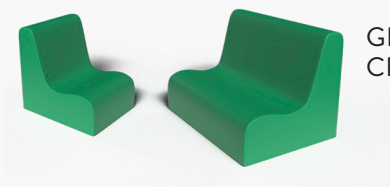

Material : Vegan Leather & Foam
 Size : 24"L x 24"W x 13.5"H
 Weight : 7 LB/ 3.2 KG
 Foam ILD: 70
 Tested Age: 4 years to 6 years
 Marketing Age: 5 years & up

Available in 15 colors

FlexCube

Material : Vegan Leather & Foam
 Size : 24"L x 24"W x 18"H
 Weight : 11 LB/ 5 KG
 Foam ILD: 70
 Tested Age: 4 years to 6 years
 Marketing Age: 5 years & up

Available in 15 colors

SMALL CONTOUR SEATING

2 PC set includes chair and sofa

Ages: 10 months to 18 months

GREEN
CF705-454

DEEP WATER
CF705-814

GRAY
CF705-815

SAND
CF705-822

MEDIUM CONTOUR SEATING

3 PC set includes chair, sofa and corner ottoman

Ages: 18 months to 4 years

RAINBOW
CF705-558
CHAIR-BLUE
SOFA- RED
CORNER OTTOMAN
YELLOW

WOODLAND
CF705-829
CHAIR-WALNUT
SOFA- DEEP WATER
CORNER OTTOMAN
FERN