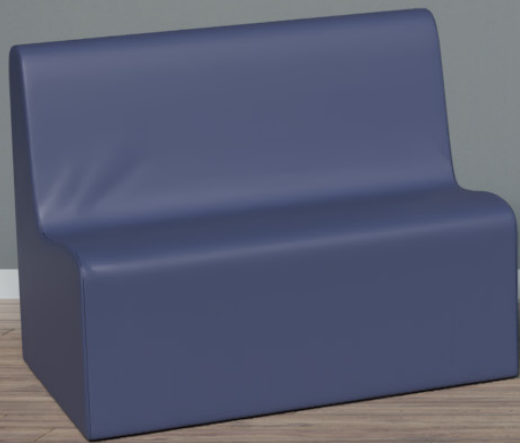

Happy Hangout Collection

by Children's Factory

Customization and Versatility at Your Fingertips

Mix, Match, and Make It Yours

Introducing Happy Hangout Flexible Seating TEAM, designed to adapt. Whether you're looking to create a cozy corner, a spacious lounge, or a playful hangout spot, our collection lets you mix, match, and create the perfect setup for any space. Choose to customize your own with individual pieces that suit your style or from our pre-designed sets.

The Team

Contour Chair: Sleek, ergonomic, and perfect for lounging.

Contour Sofa: Spacious, comfortable, and ideal for gatherings.

Corner Ottoman: A versatile addition for extra seating or footrest.

FlexCube: The ultimate multitasker—use it as a table, seat, or ottoman.

HAPPY HANGOUT

The Ultimate Happy Hangout

Designed with contouring that helps maintain its shape longer for extended use.

No hard edges

Contoured to alleviate pressure on joints and muscles, promoting good posture.

Covered in soft vegan leather

Dense, high-quality foam offers superior support without the need for a traditional wood

Lightweight

MAKE IT YOURS

Mix & Match Ideas

A- Chair (4)
C- Corner Ottoman (4)

A- Chair (4)
D- Flexcube (2)