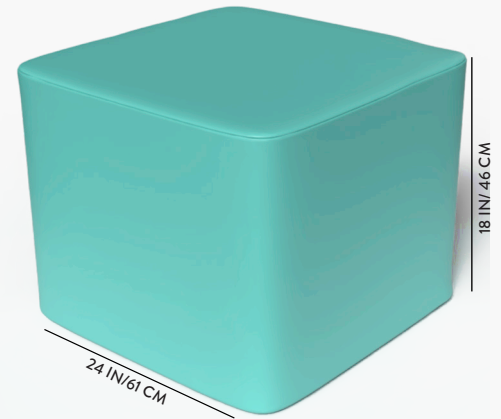

Material : Vegan Leather & Foam
 Size : 36"L x 24"W x 28"H
 Weight : 18 LB/ 8.2 KG
 Foam ILD: 70
 Tested Age: 4 years to 6 years
 Marketing Age: 5 years & up

Available in 11 colors

Medium Corner Ottoman

Material : Vegan Leather & Foam
 Size : 18"L x 18"W x 8"H
 Weight : 2.5 LB/ 1.2 KG
 Foam ILD: 60
 Tested Age: 2 years to 4 years
 Marketing Age: 2 years to 4 years

Available in 13 colors

Large Corner Ottoman

Material : Vegan Leather & Foam
 Size : 24"L x 24"W x 13.5"H
 Weight : 7 LB/ 3.2 KG
 Foam ILD: 70
 Tested Age: 4 years to 6 years
 Marketing Age: 5 years & up

Available in 15 colors

FlexCube

Material : Vegan Leather & Foam
 Size : 24"L x 24"W x 18"H
 Weight : 11 LB/ 5 KG
 Foam ILD: 70
 Tested Age: 4 years to 6 years
 Marketing Age: 5 years & up