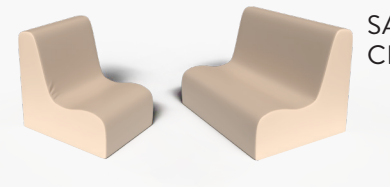

Material : Vegan Leather & Foam
 Size : 24"L x 24"W x 13.5"H
 Weight : 7 LB/ 3.2 KG
 Foam ILD: 70
 Tested Age: 4 years to 6 years
 Marketing Age: 5 years & up

Available in 15 colors

FlexCube

Material : Vegan Leather & Foam
 Size : 24"L x 24"W x 18"H
 Weight : 11 LB/ 5 KG
 Foam ILD: 70
 Tested Age: 4 years to 6 years
 Marketing Age: 5 years & up

Available in 15 colors

SMALL CONTOUR SEATING

2 PC set includes chair and sofa

Ages: 10 months to 18 months

GREEN
CF705-454

DEEP WATER
CF705-814

GRAY
CF705-815

SAND
CF705-822

MEDIUM CONTOUR SEATING

3 PC set includes chair, sofa and corner ottoman

Ages: 18 months to 4 years

RAINBOW
CF705-558
CHAIR-BLUE
SOFA- RED
CORNER OTTOMAN
YELLOW

WOODLAND
CF705-829
CHAIR-WALNUT
SOFA- DEEP WATER
CORNER OTTOMAN
FERN