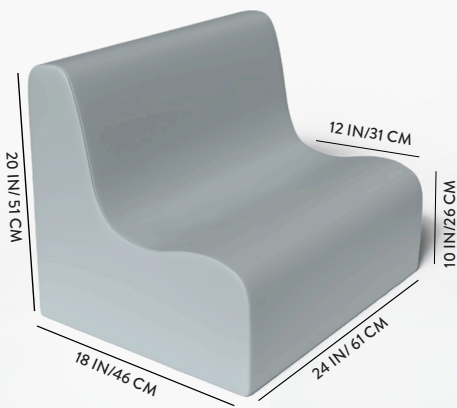

Medium Contour Chair

Material : Vegan Leather & Foam
 Size : 14"L x 18"W x 20"H
 Weight : 3.5 LB / 1.6 KG
 Foam ILD: 60
 Tested Age: 2 years to 4 years
 Marketing Age: 2 years to 4 years

Available in 13 colors

Large Contour Chair

Material : Vegan Leather & Foam
 Size : 18"L x 24"W x 28"H
 Weight : 9 LB / 4 KG
 Foam ILD: 70
 Tested Age: 4 years to 6 years
 Marketing Age: 5 years & up

Available in 10 colors

Small Contour Sofa

Material : Vegan Leather & Foam
 Size : 24"L x 15"W x 15"H
 Weight : 3.5 LB/1.6 KG
 Foam ILD: 60
 Tested Age: 12 mo. to 24 mo.
 Marketing Age: 12 mo. to 24 mo.

Available in 12 colors

Medium Contour Sofa

Material : Vegan Leather & Foam
 Size : 24"L x 18"W x 20"H
 Weight : 6 LB/ 2.7 KG
 Foam ILD: 60
 Tested Age: 2 years to 4 years
 Marketing Age: 2 years to 4 years

Available in 12 colors

Large Contour Sofa