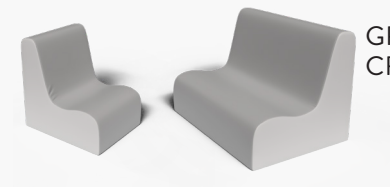

Material : Vegan Leather & Foam
 Size : 24"L x 24"W x 13.5"H
 Weight : 7 LB/ 3.2 KG
 Foam ILD: 70
 Tested Age: 4 years to 6 years
 Marketing Age: 5 years & up

Available in 15 colors

FlexCube

Material : Vegan Leather & Foam
 Size : 24"L x 24"W x 18"H
 Weight : 11 LB/ 5 KG
 Foam ILD: 70
 Tested Age: 4 years to 6 years
 Marketing Age: 5 years & up

Available in 15 colors

SMALL CONTOUR SEATING

2 PC set includes chair and sofa

Ages: 10 months to 18 months

GREEN
CF705-454

DEEP WATER
CF705-814

GRAY
CF705-815

SAND
CF705-822

MEDIUM CONTOUR SEATING

3 PC set includes chair, sofa and corner ottoman

Ages: 18 months to 4 years

RAINBOW
CF705-558
CHAIR-BLUE
SOFA- RED
CORNER OTTOMAN
YELLOW

WOODLAND
CF705-829
CHAIR-WALNUT
SOFA- DEEP WATER
CORNER OTTOMAN
FERN