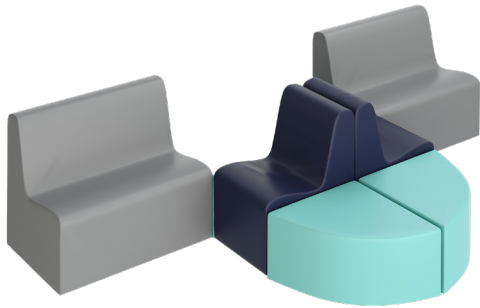

The Team

Contour Chair: Sleek, ergonomic, and perfect for lounging.

Contour Sofa: Spacious, comfortable, and ideal for gatherings.

Corner Ottoman: A versatile addition for extra seating or footrest.

FlexCube: The ultimate multitasker—use it as a table, seat, or ottoman.

HAPPY HANGOUT

The Ultimate Happy Hangout

Designed with contouring that helps maintain its shape longer for extended use.

No hard edges

Contoured to alleviate pressure on joints and muscles, promoting good posture.

Covered in soft vegan leather

Dense, high-quality foam offers superior support without the need for a traditional wood

Lightweight

MAKE IT YOURS

Mix & Match Ideas

A- Chair (4)
C- Corner Ottoman (4)

A- Chair (4)
D- Flexcube (2)

B- Sofa (4)

B- Sofa (4)
D- Flexcube (4)

- A- Chair (2)
- B- Sofa (2)
- C- Corner Ottoman (4)

- A- Chair (2)
- B- Sofa (2)
- C- Corner Ottoman (4)
- D- Flexcube (2)

- A- Chair (4)
- B- Sofa (4)
- C- Corner Ottoman (12)
- D- Flexcube (4)