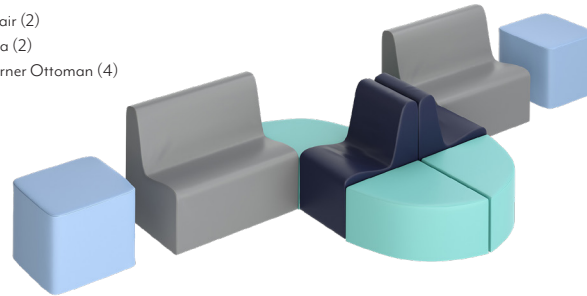

HAPPY HANGOUT

The Ultimate Happy Hangout

Designed with contouring that helps maintain its shape longer for extended use.

No hard edges

Contoured to alleviate pressure on joints and muscles, promoting good posture.

Covered in soft vegan leather

Dense, high-quality foam offers superior support without the need for a traditional wood

Lightweight

MAKE IT YOURS

Mix & Match Ideas

A- Chair (4)
C- Corner Ottoman (4)

A- Chair (4)
D- Flexcube (2)

B- Sofa (4)

B- Sofa (4)
D- Flexcube (4)

- A- Chair (2)
- B- Sofa (2)
- C- Corner Ottoman (4)

- A- Chair (2)
- B- Sofa (2)
- C- Corner Ottoman (4)
- D- Flexcube (2)

- A- Chair (4)
- B- Sofa (4)
- C- Corner Ottoman (12)
- D- Flexcube (4)