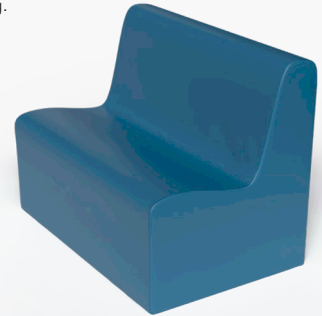

Happy Hangout Collection

by Children's Factory

Customization and Versatility at Your Fingertips

Mix, Match, and Make It Yours

Introducing Happy Hangout Flexible Seating TEAM, designed to adapt. Whether you're looking to create a cozy corner, a spacious lounge, or a playful hangout spot, our collection lets you mix, match, and create the perfect setup for any space. Choose to customize your own with individual pieces that suit your style or from our pre-designed sets.

The Team

Contour Chair: Sleek, ergonomic, and perfect for lounging.

Contour Sofa: Spacious, comfortable, and ideal for gatherings.

Corner Ottoman: A versatile addition for extra seating or footrest.

FlexCube: The ultimate multitasker—use it as a table, seat, or ottoman.

HAPPY HANGOUT

The Ultimate Happy Hangout

Designed with contouring that helps maintain its shape longer for extended use.

No hard edges

Contoured to alleviate pressure on joints and muscles, promoting good posture.