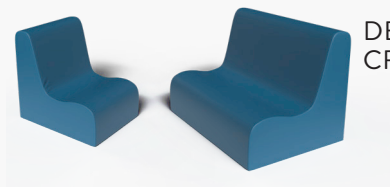

Available in 15 colors

SMALL CONTOUR SEATING

2 PC set includes chair and sofa

Ages: 10 months to 18 months

GREEN
CF705-454

DEEP WATER
CF705-814

GRAY
CF705-815

SAND
CF705-822

MEDIUM CONTOUR SEATING

3 PC set includes chair, sofa and corner ottoman

Ages: 18 months to 4 years

RAINBOW
CF705-558
CHAIR-BLUE
SOFA- RED
CORNER OTTOMAN
YELLOW

WOODLAND
CF705-829
CHAIR-WALNUT
SOFA- DEEP WATER
CORNER OTTOMAN
FERN