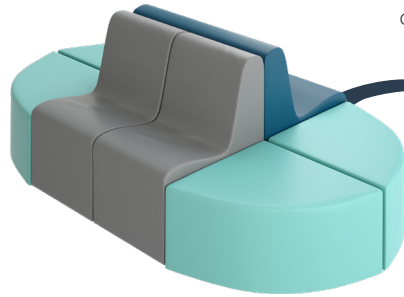

The Team

Contour Chair: Sleek, ergonomic, and perfect for lounging.

Contour Sofa: Spacious, comfortable, and ideal for gatherings.

Corner Ottoman: A versatile addition for extra seating or footrest.

FlexCube: The ultimate multitasker—use it as a table, seat, or ottoman.

HAPPY HANGOUT

The Ultimate Happy Hangout

Designed with contouring that helps maintain its shape longer for extended use.

No hard edges

Contoured to alleviate pressure on joints and muscles, promoting good posture.

Covered in soft vegan leather

Dense, high-quality foam offers superior support without the need for a traditional wood

Lightweight

MAKE IT YOURS

Mix & Match Ideas

A- Chair (4)
C- Corner Ottoman (4)

A- Chair (4)
D- Flexcube (2)

B- Sofa (4)

B- Sofa (4)
D- Flexcube (4)

- A- Chair (2)
- B- Sofa (2)
- C- Corner Ottoman (4)

- A- Chair (2)
- B- Sofa (2)
- C- Corner Ottoman (4)
- D- Flexcube (2)

- A- Chair (4)
- B- Sofa (4)
- C- Corner Ottoman (12)
- D- Flexcube (4)