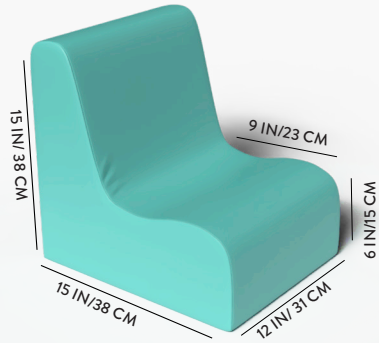

B- Sofa (4)

B- Sofa (4)
D- Flexcube (4)

- A- Chair (2)
- B- Sofa (2)
- C- Corner Ottoman (4)

- A- Chair (2)
- B- Sofa (2)
- C- Corner Ottoman (4)
- D- Flexcube (2)

- A- Chair (4)
- B- Sofa (4)
- C- Corner Ottoman (12)
- D- Flexcube (4)

The possibilities are endless.
 Call your Sales Manager today for more information.

Choose from SMALL for toddlers, MEDIUM for preschoolers or LARGE for school age to adults!

SMALL

MEDIUM

LARGE

HAPPY HANGOUT

Small Contour Chair

Material : Vegan Leather & Foam
 Size : 12"L x 15"W x 15"H
 Weight : 2 LB / .90 KG
 Foam ILD: 60
 Tested Age: 12 mo. to 24 mo.
 Marketing Age: 12 mo. to 24 mo.

Available in 12 colors

Medium Contour Chair

Material : Vegan Leather & Foam
 Size : 14"L x 18"W x 20"H
 Weight : 3.5 LB / 1.6 KG
 Foam ILD: 60
 Tested Age: 2 years to 4 years
 Marketing Age: 2 years to 4 years

Available in 13 colors