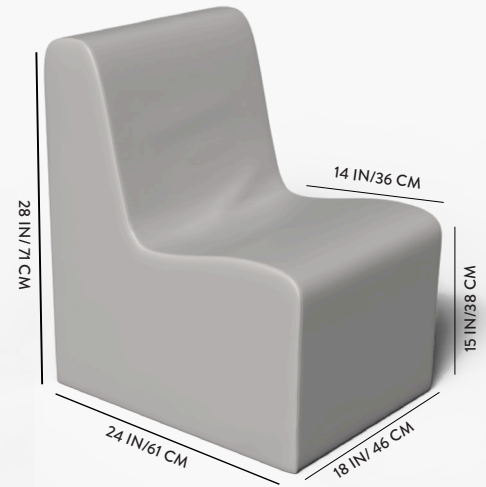

B- Sofa (4)

B- Sofa (4)
D- Flexcube (4)

- A- Chair (2)
- B- Sofa (2)
- C- Corner Ottoman (4)

- A- Chair (2)
- B- Sofa (2)
- C- Corner Ottoman (4)
- D- Flexcube (2)

- A- Chair (4)
- B- Sofa (4)
- C- Corner Ottoman (12)
- D- Flexcube (4)

The possibilities are endless.
 Call your Sales Manager today for more information.

Choose from SMALL for toddlers, MEDIUM for preschoolers or LARGE for school age to adults!

SMALL

MEDIUM

LARGE

HAPPY HANGOUT

Small Contour Chair

Material : Vegan Leather & Foam
 Size : 12"L x 15"W x 15"H
 Weight : 2 LB / .90 KG
 Foam ILD: 60
 Tested Age: 12 mo. to 24 mo.
 Marketing Age: 12 mo. to 24 mo.

Available in 12 colors

Medium Contour Chair

Material : Vegan Leather & Foam
 Size : 14"L x 18"W x 20"H
 Weight : 3.5 LB / 1.6 KG
 Foam ILD: 60
 Tested Age: 2 years to 4 years
 Marketing Age: 2 years to 4 years

Available in 13 colors