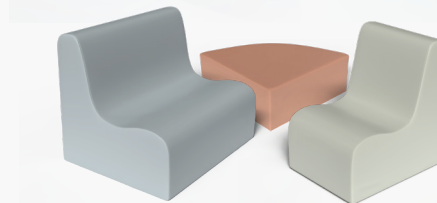

MEDIUM CONTOUR SEATING

3 PC set includes chair, sofa and corner ottoman

Ages: 18 months to 4 years

RAINBOW
CF705-558
CHAIR-BLUE
SOFA- RED
CORNER OTTOMAN
YELLOW

WOODLAND
CF705-829
CHAIR-WALNUT
SOFA- DEEP WATER
CORNER OTTOMAN
FERN

TRANQUILITY
CF705-830
CHAIR-AQUA
SOFA- DEEP WATER
CORNER OTTOMAN
GRAY

ELEMENTS
CF705-840
CHAIR-GLACIER
SOFA- FOG BLUE
CORNER OTTOMAN
CLAY

LARGE CONTOUR SEATING

5 PC set includes two chairs, sofa, corner ottoman, and FlexCube
Ages: 5 years & up.