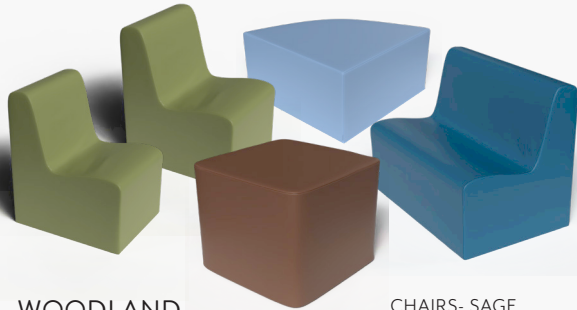

MEDIUM CONTOUR SEATING

3 PC set includes chair, sofa and corner ottoman

Ages: 18 months to 4 years

RAINBOW
CF705-558
CHAIR-BLUE
SOFA- RED
CORNER OTTOMAN
YELLOW

WOODLAND
CF705-829
CHAIR-WALNUT
SOFA- DEEP WATER
CORNER OTTOMAN
FERN

TRANQUILITY
CF705-830
CHAIR-AQUA
SOFA- DEEP WATER
CORNER OTTOMAN
GRAY

ELEMENTS
CF705-840
CHAIR-GLACIER
SOFA- FOG BLUE
CORNER OTTOMAN
CLAY

LARGE CONTOUR SEATING

5 PC set includes two chairs, sofa, corner ottoman, and FlexCube
Ages: 5 years & up.

RAINBOW
CF705-850

CHAIRS- BLUE
SOFA- GREEN
CORNER OTTOMAN- YELLOW
FLEXCUBE- RED

WOODLAND
CF705-863

CHAIRS- SAGE
SOFA- DEEP WATER
CORNER OTTOMAN- SKY BLUE
FLEXCUBE- WALNUT

Predesigned sets for easy ordering!