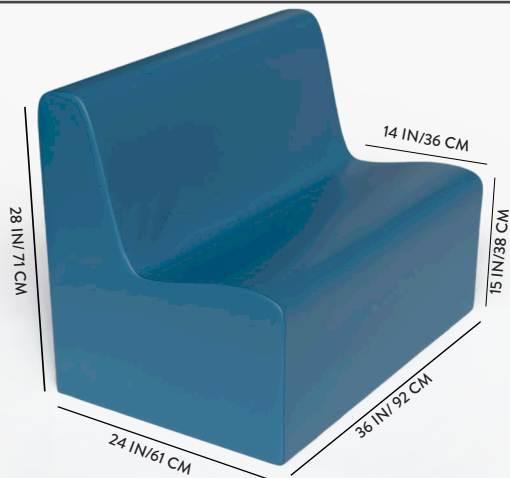

Large Contour Chair

Material : Vegan Leather & Foam
 Size : 18"L x 24"W x 28"H
 Weight : 9 LB / 4 KG
 Foam ILD: 70
 Tested Age: 4 years to 6 years
 Marketing Age: 5 years & up

Available in 10 colors

Small Contour Sofa

Material : Vegan Leather & Foam
 Size : 24"L x 15"W x 15"H
 Weight : 3.5 LB/1.6 KG
 Foam ILD: 60
 Tested Age: 12 mo. to 24 mo.
 Marketing Age: 12 mo. to 24 mo.

Available in 12 colors

Medium Contour Sofa

Material : Vegan Leather & Foam
 Size : 24"L x 18"W x 20"H
 Weight : 6 LB/ 2.7 KG
 Foam ILD: 60
 Tested Age: 2 years to 4 years
 Marketing Age: 2 years to 4 years

Available in 12 colors

Large Contour Sofa

Material : Vegan Leather & Foam
 Size : 36"L x 24"W x 28"H
 Weight : 18 LB/ 8.2 KG
 Foam ILD: 70
 Tested Age: 4 years to 6 years
 Marketing Age: 5 years & up

Available in 11 colors

Medium Corner Ottoman