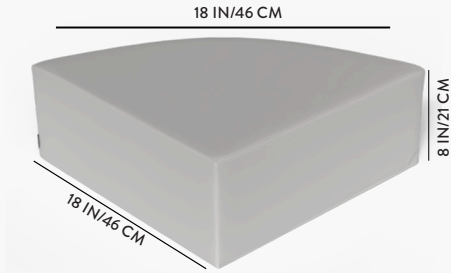

Material : Vegan Leather & Foam
 Size : 24"L x 15"W x 15"H
 Weight : 3.5 LB/1.6 KG
 Foam ILD: 60
 Tested Age: 12 mo. to 24 mo.
 Marketing Age: 12 mo. to 24 mo.

Available in 12 colors

Medium Contour Sofa

Material : Vegan Leather & Foam
 Size : 24"L x 18"W x 20"H
 Weight : 6 LB/ 2.7 KG
 Foam ILD: 60
 Tested Age: 2 years to 4 years
 Marketing Age: 2 years to 4 years

Available in 12 colors

Large Contour Sofa

Material : Vegan Leather & Foam
 Size : 36"L x 24"W x 28"H
 Weight : 18 LB/ 8.2 KG
 Foam ILD: 70
 Tested Age: 4 years to 6 years
 Marketing Age: 5 years & up

Available in 11 colors

Medium Corner Ottoman

Material : Vegan Leather & Foam
 Size : 18"L x 18"W x 8"H
 Weight : 2.5 LB/ 1.2 KG
 Foam ILD: 60
 Tested Age: 2 years to 4 years
 Marketing Age: 2 years to 4 years

Available in 13 colors

Large Corner Ottoman