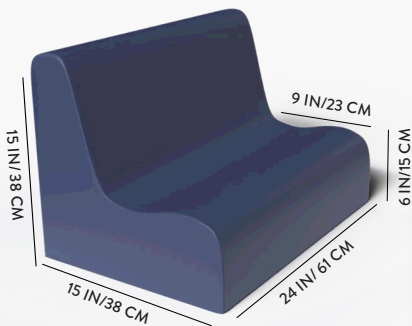

Small Contour Chair

Material : Vegan Leather & Foam
 Size : 12"L x 15"W x 15"H
 Weight : 2 LB / .90 KG
 Foam ILD: 60
 Tested Age: 12 mo. to 24 mo.
 Marketing Age: 12 mo. to 24 mo.

Available in 12 colors

Medium Contour Chair

Material : Vegan Leather & Foam
 Size : 14"L x 18"W x 20"H
 Weight : 3.5 LB / 1.6 KG
 Foam ILD: 60
 Tested Age: 2 years to 4 years
 Marketing Age: 2 years to 4 years

Available in 13 colors

Large Contour Chair

Material : Vegan Leather & Foam
 Size : 18"L x 24"W x 28"H
 Weight : 9 LB / 4 KG
 Foam ILD: 70
 Tested Age: 4 years to 6 years
 Marketing Age: 5 years & up

Available in 10 colors

Small Contour Sofa

Material : Vegan Leather & Foam
 Size : 24"L x 15"W x 15"H
 Weight : 3.5 LB/1.6 KG
 Foam ILD: 60
 Tested Age: 12 mo. to 24 mo.
 Marketing Age: 12 mo. to 24 mo.

Available in 12 colors

Medium Contour Sofa