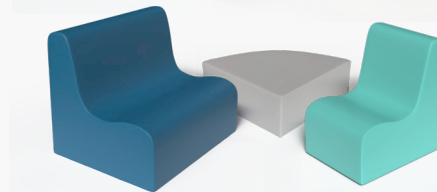

Available in 15 colors

SMALL CONTOUR SEATING

2 PC set includes chair and sofa

Ages: 10 months to 18 months

GREEN
CF705-454

DEEP WATER
CF705-814

GRAY
CF705-815

SAND
CF705-822

MEDIUM CONTOUR SEATING

3 PC set includes chair, sofa and corner ottoman

Ages: 18 months to 4 years

RAINBOW
CF705-558
CHAIR-BLUE
SOFA- RED
CORNER OTTOMAN
YELLOW

WOODLAND
CF705-829
CHAIR-WALNUT
SOFA- DEEP WATER
CORNER OTTOMAN
FERN

TRANQUILITY
CF705-830
CHAIR-AQUA
SOFA- DEEP WATER
CORNER OTTOMAN
GRAY

ELEMENTS
CF705-840
CHAIR-GLACIER
SOFA- FOG BLUE
CORNER OTTOMAN
CLAY

LARGE CONTOUR SEATING

5 PC set includes two chairs, sofa, corner ottoman, and FlexCube
Ages: 5 years & up.