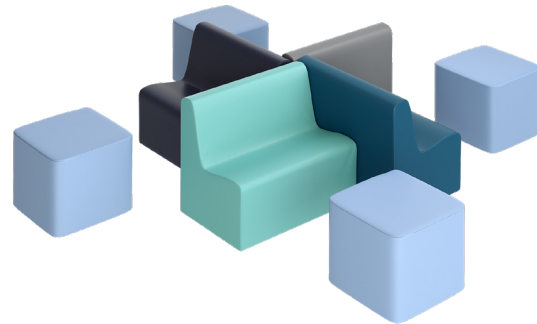

The Team

Contour Chair: Sleek, ergonomic, and perfect for lounging.

Contour Sofa: Spacious, comfortable, and ideal for gatherings.

Corner Ottoman: A versatile addition for extra seating or footrest.

FlexCube: The ultimate multitasker—use it as a table, seat, or ottoman.

Covered in soft vegan leather

Dense, high-quality foam offers superior support without the need for a traditional wood

Lightweight

MAKE IT YOURS

Mix & Match Ideas

A- Chair (4)
C- Corner Ottoman (4)

A- Chair (4)
D- Flexcube (2)

B- Sofa (4)

B- Sofa (4)
D- Flexcube (4)

- A- Chair (2)
- B- Sofa (2)
- C- Corner Ottoman (4)

- A- Chair (2)
- B- Sofa (2)
- C- Corner Ottoman (4)
- D- Flexcube (2)

- A- Chair (4)
- B- Sofa (4)
- C- Corner Ottoman (12)
- D- Flexcube (4)