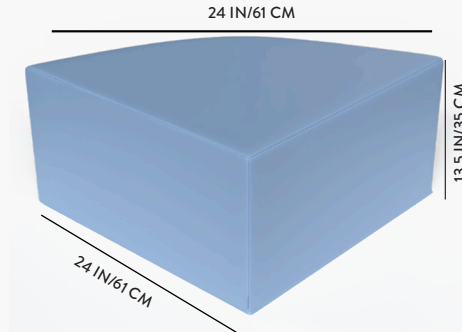

Material : Vegan Leather & Foam
 Size : 24"L x 18"W x 20"H
 Weight : 6 LB/ 2.7 KG
 Foam ILD: 60
 Tested Age: 2 years to 4 years
 Marketing Age: 2 years to 4 years

Available in 12 colors

Large Contour Sofa

Material : Vegan Leather & Foam
 Size : 36"L x 24"W x 28"H
 Weight : 18 LB/ 8.2 KG
 Foam ILD: 70
 Tested Age: 4 years to 6 years
 Marketing Age: 5 years & up

Available in 11 colors

Medium Corner Ottoman

Material : Vegan Leather & Foam
 Size : 18"L x 18"W x 8"H
 Weight : 2.5 LB/ 1.2 KG
 Foam ILD: 60
 Tested Age: 2 years to 4 years
 Marketing Age: 2 years to 4 years

Available in 13 colors

Large Corner Ottoman

Material : Vegan Leather & Foam
 Size : 24"L x 24"W x 13.5"H
 Weight : 7 LB/ 3.2 KG
 Foam ILD: 70
 Tested Age: 4 years to 6 years
 Marketing Age: 5 years & up

Available in 15 colors

FlexCube

Material : Vegan Leather & Foam
 Size : 24"L x 24"W x 18"H
 Weight : 11 LB/ 5 KG
 Foam ILD: 70
 Tested Age: 4 years to 6 years
 Marketing Age: 5 years & up